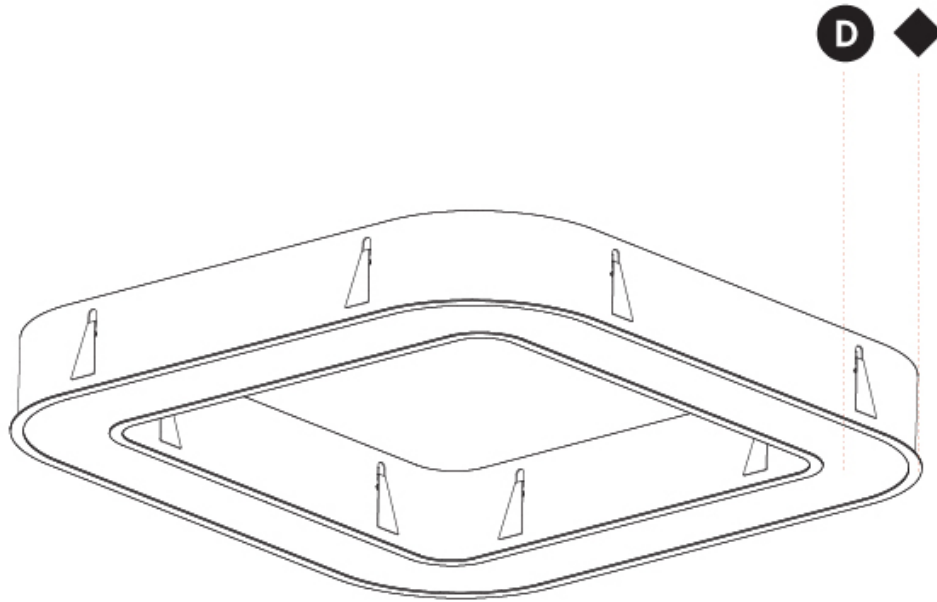

GLORIOUS QUANTUM SURFACE

A32953-

PROJECT	_____
TYPE	_____
SPECIFIER	_____
QUANTITY	_____
DATE	_____

A