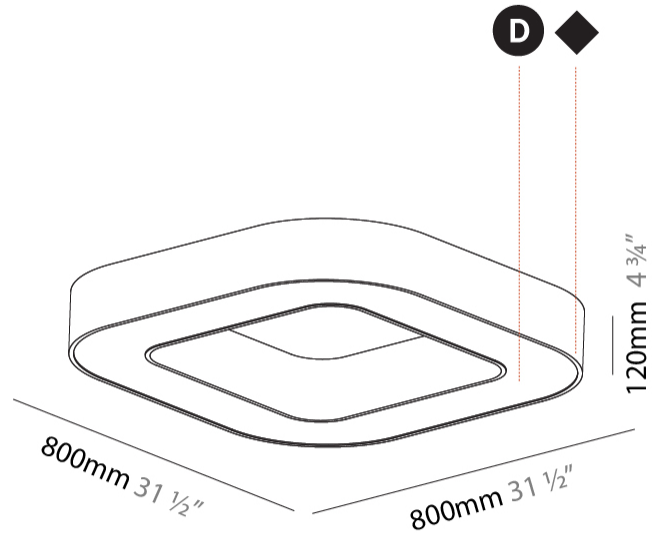

GENERAL

Series: Glorious
Subseries: Glorious Quantum
Brand: Prolicht
Division: Architectural
Mounting Type: Surface
Mounting Location: Ceiling
Subcategory: Ambient

PHYSICAL

Shape: Square
Length (mm): 800
Length (in): 31 1/2
Width (mm): 800
Width (in): 31 1/2
Height (mm): 120
Height (in): 4 3/4
Light Distribution: Direct
Weight (kg): 9.04
Weight (lbs): 19.92
Diffuser: [PMMA - Opal or Micro-Prism](#)
Fixture Finish: [SSR / BKV / CWI / CRY / HAB / LAG / UFT / ITA / RUA / RUR / MIC / FTG / MYG / TWT / LOD / PUS / FRO / FUP / KIA / POP / BLS / SPG / MEY / GOH / GUM / CHC / COM / ABZ / JAG / OBR / MOS / ROR](#)
Fixture Material: Aluminum

ELECTRICAL

Lamp Type: LED (Zhaga Standard)
Input Wattage (W): 40
Total Output Wattage (W): 32 / 25.6 (3500K)
Dimming: [Non-Dimming / Phase Dimming (120Vac only) / 0-10V Dimming](#)
Driver Included: Yes
Driver Location: Integrated
Driver Type: Constant Current - 120 / 277Vac
Driver Class: Class 2
Input Voltage (V): 120 - 277
Constant Current (MA): 350 / 800 (3500K)

LED

[Color Temperature (°K): 3000 / 3500 / 4000](#)
Max. Delivered Lumen (lm): 3690 / 3822 / 3900
CRI: >80 CRI
Efficiency (%): 65
Lamp Life (hrs): 50000

OPTICAL

RATINGS AND CERTIFICATIONS

Certified By: Certified for North American Standards
IP rating: IP20